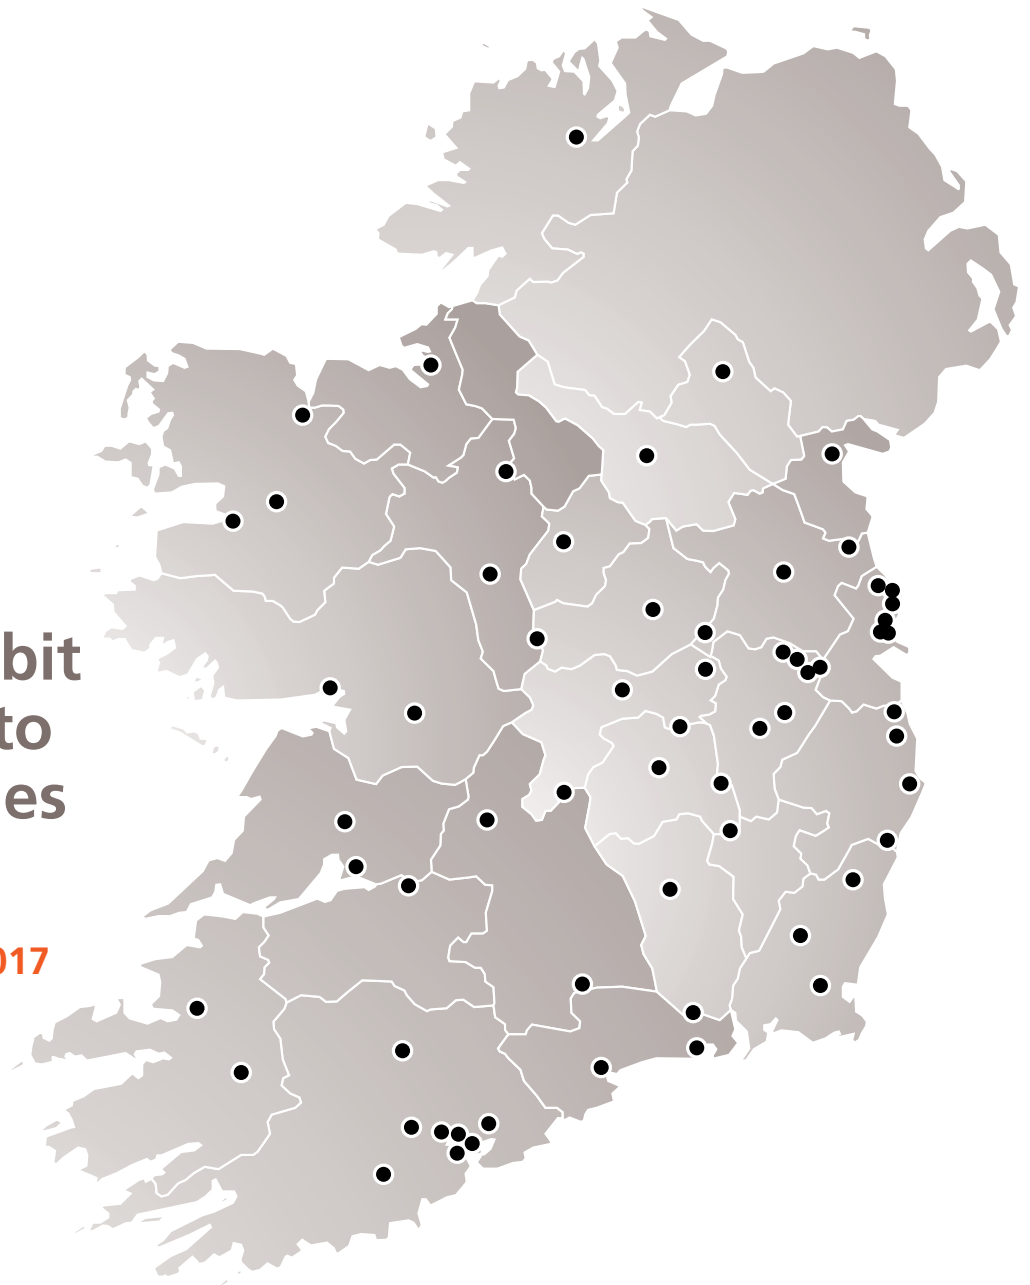

# eircom's Gigabit Connectivity to 66 communities

Rollout Commences  
November 2014 to  
Complete December 2017

●  
BROADBAND SPEEDS UP TO 1,000MB PER SECOND